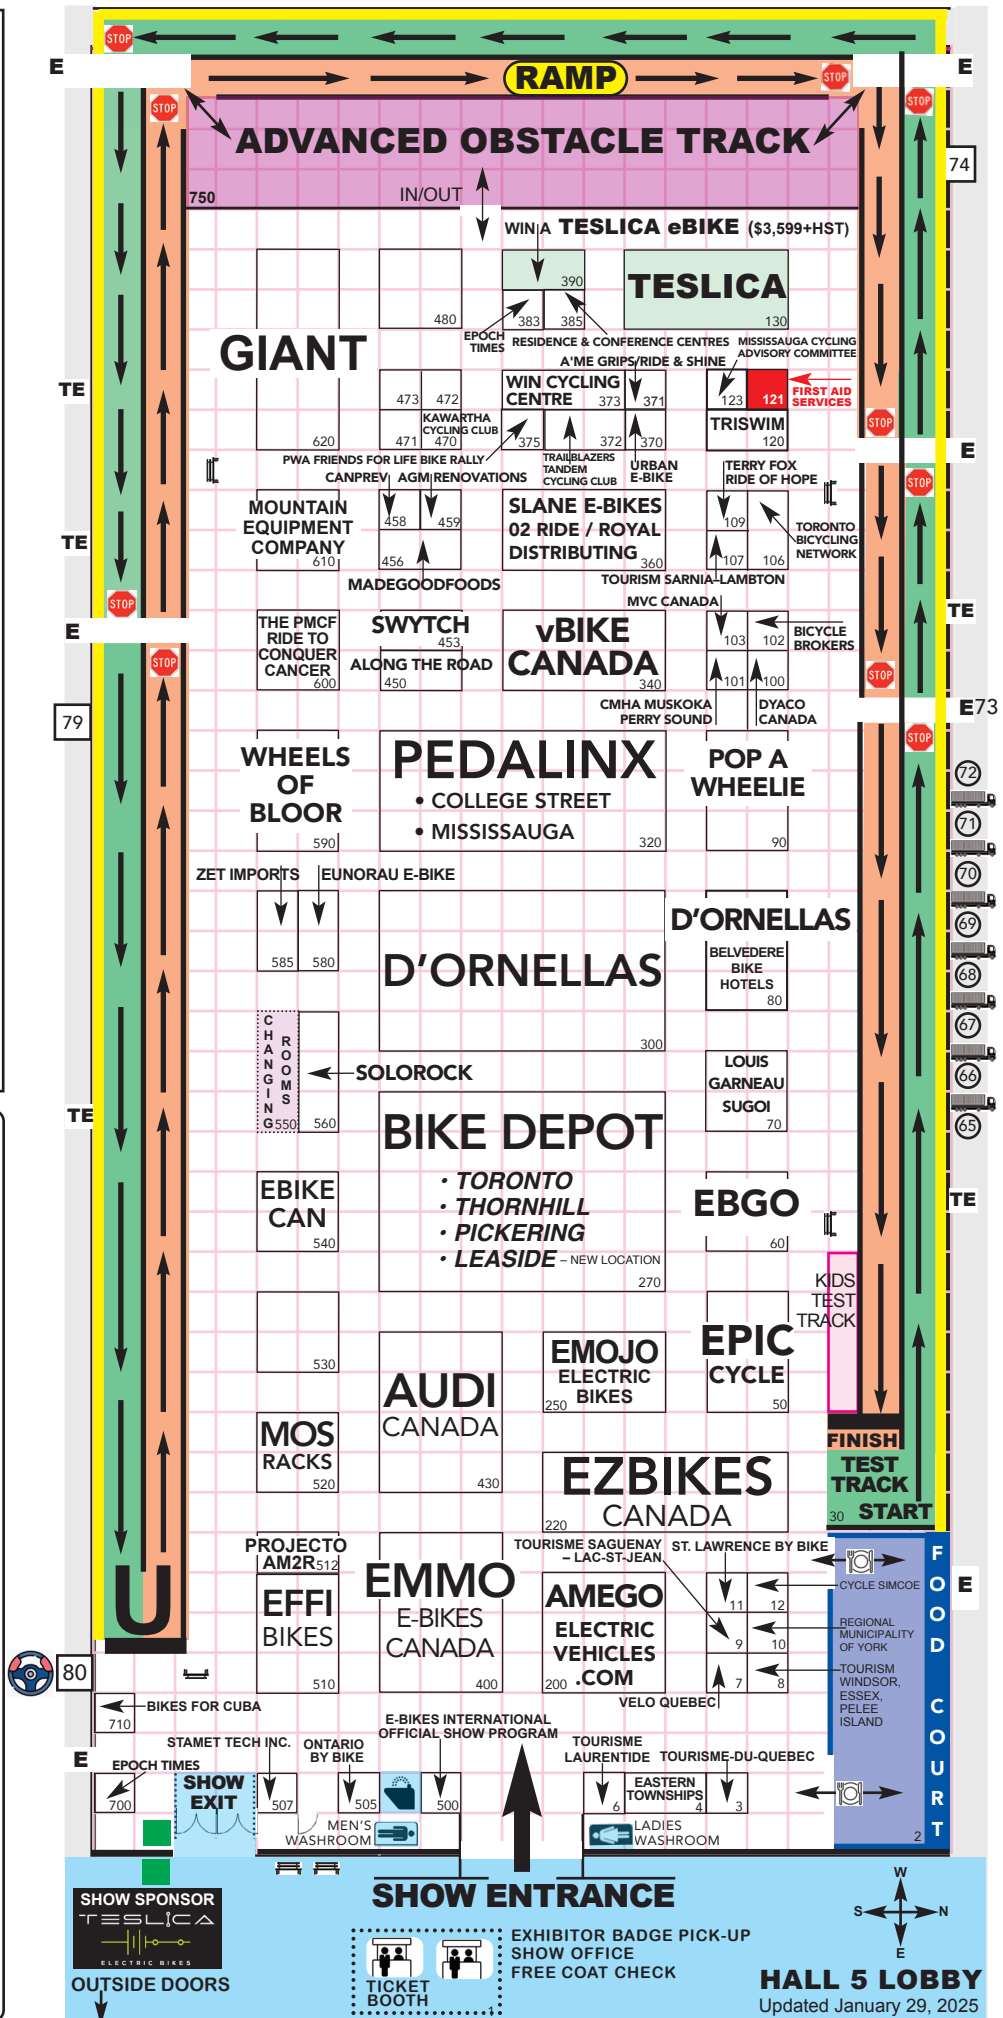

10 am - 5 pm

36th Annual Consumer Show

THE INTERNATIONAL CENTRE

FREE PARKING

Hall 5, 6900 Airport Road
Mississauga, ON L4V 1E8 Canada

FREE OUTDOOR BICYCLE PARKING

josie@telsec.net

www.bicycleshowntoronto.com

f/bicycleshowntoronto @bicycleshowntoronto

Hashtags: #bicycleshows #BikeTO

TEST TRACK

Largest Indoor Track. Over 3,400 feet
= 1.06 kilometres with ramps and obstacles!

TEST TRACK FROM START

TEST TRACK TO FINISH

RAMP

ADVANCED OBSTACLE TRACK

KIDS TEST TRACK

Three-foot space between Test Track
and inside wall =

• Food Court = First Aid =

• ATM's • Water Fountains =

• Washrooms =

• Seating = • Changing Rooms =

• Win a Teslica Freedom City Elite e-Bike

• Emergency Exit = E

• Temporary Emergency Exit = TE

• Loading Docks =

• Door 80 = Drive-in/Drive-Out Door

*During Move-In/ Move-Out. No Friday AM Drive-Ins.

HALL 5 LOBBY
Updated January 29, 2025