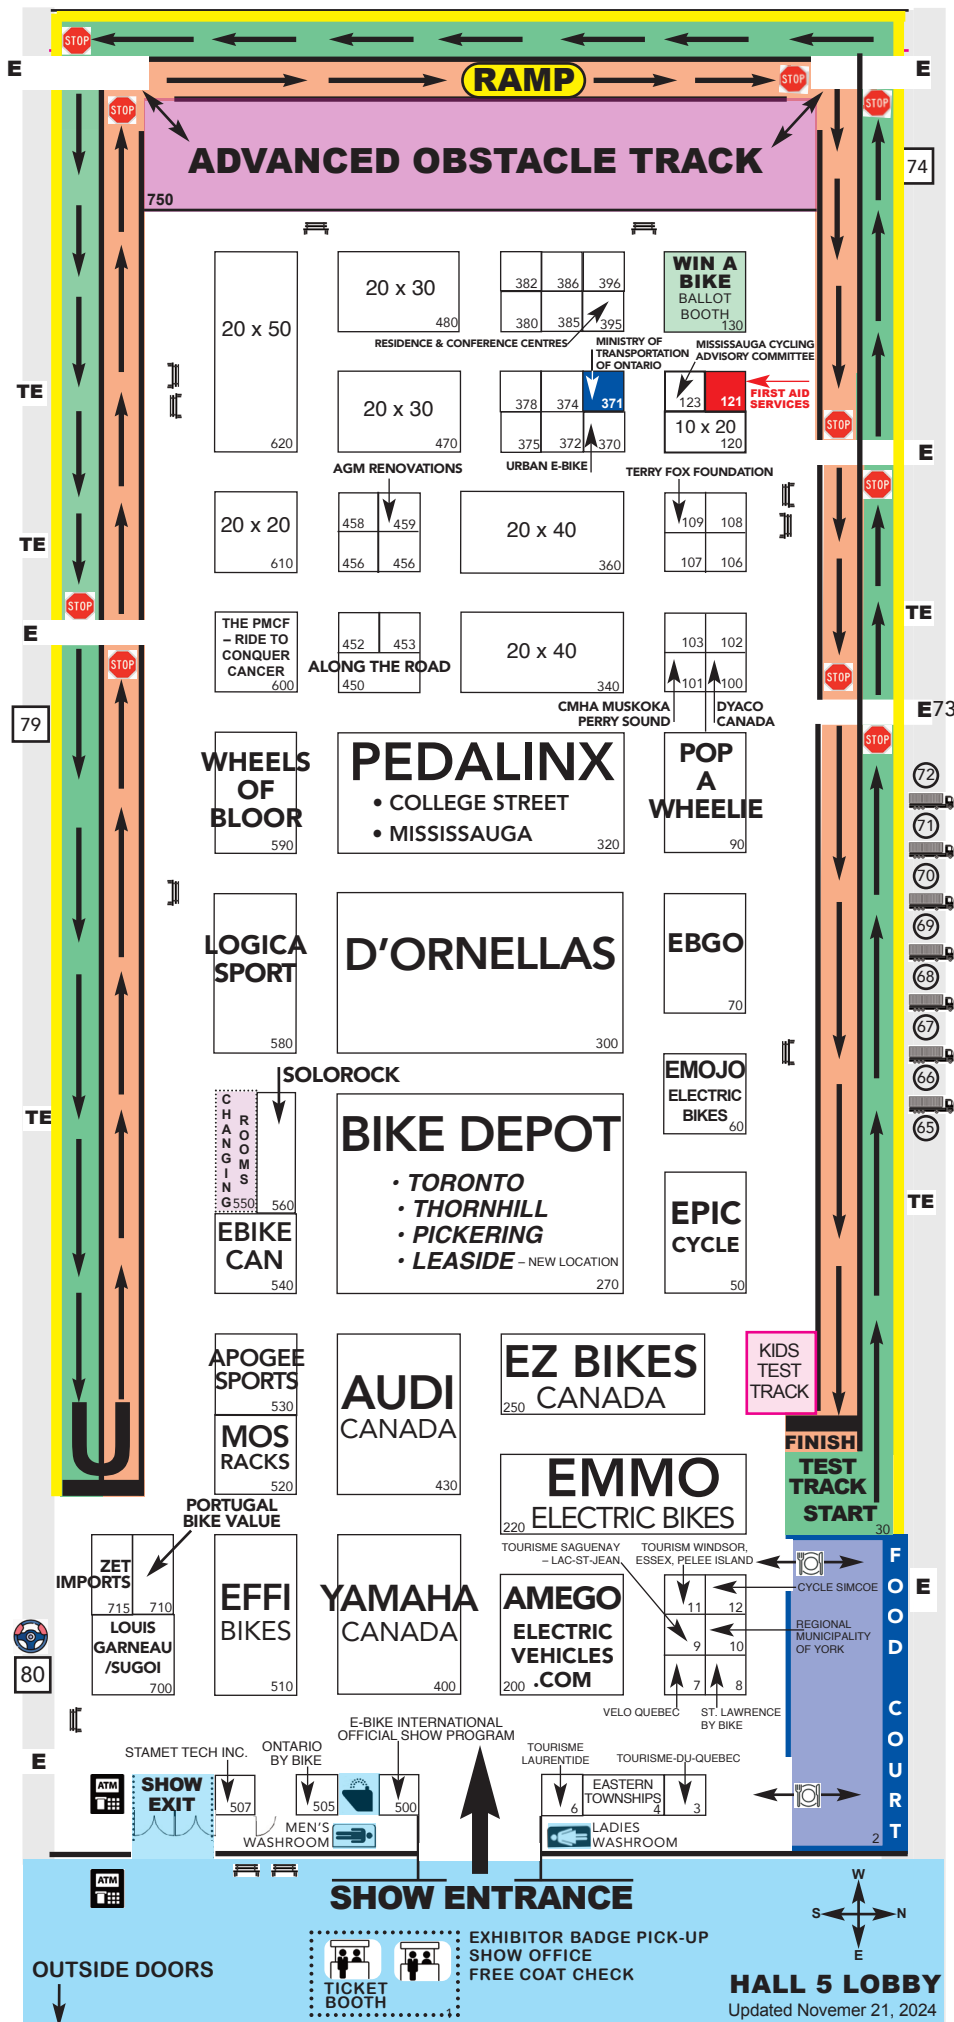

### TEST TRACK

Over 3,400 feet with ramps and obstacles!

TEST TRACK FROM START

TEST TRACK U-TURN

TEST TRACK TO FINISH

ADVANCED OBSTACLE TRACK

KIDS TEST TRACK

Three-foot space between test track and inside wall

• Food Court = First Aid =

• ATM's = • Water Fountains =

• Benches for Seating =

• Seminar Areas & Win A Bike Ballot Booth =

• Emergency Exit = **E**

• Temporary Emergency Exit = **TE**

• Loading Docks =

• Drive-in/Drive-Out Door 80 During Move-In/- Move-Out. No Friday AM Drive-Ins.

**FREE OUTDOOR BICYCLE PARKING**

HALL 5 LOBBY  
Updated November 21, 2024