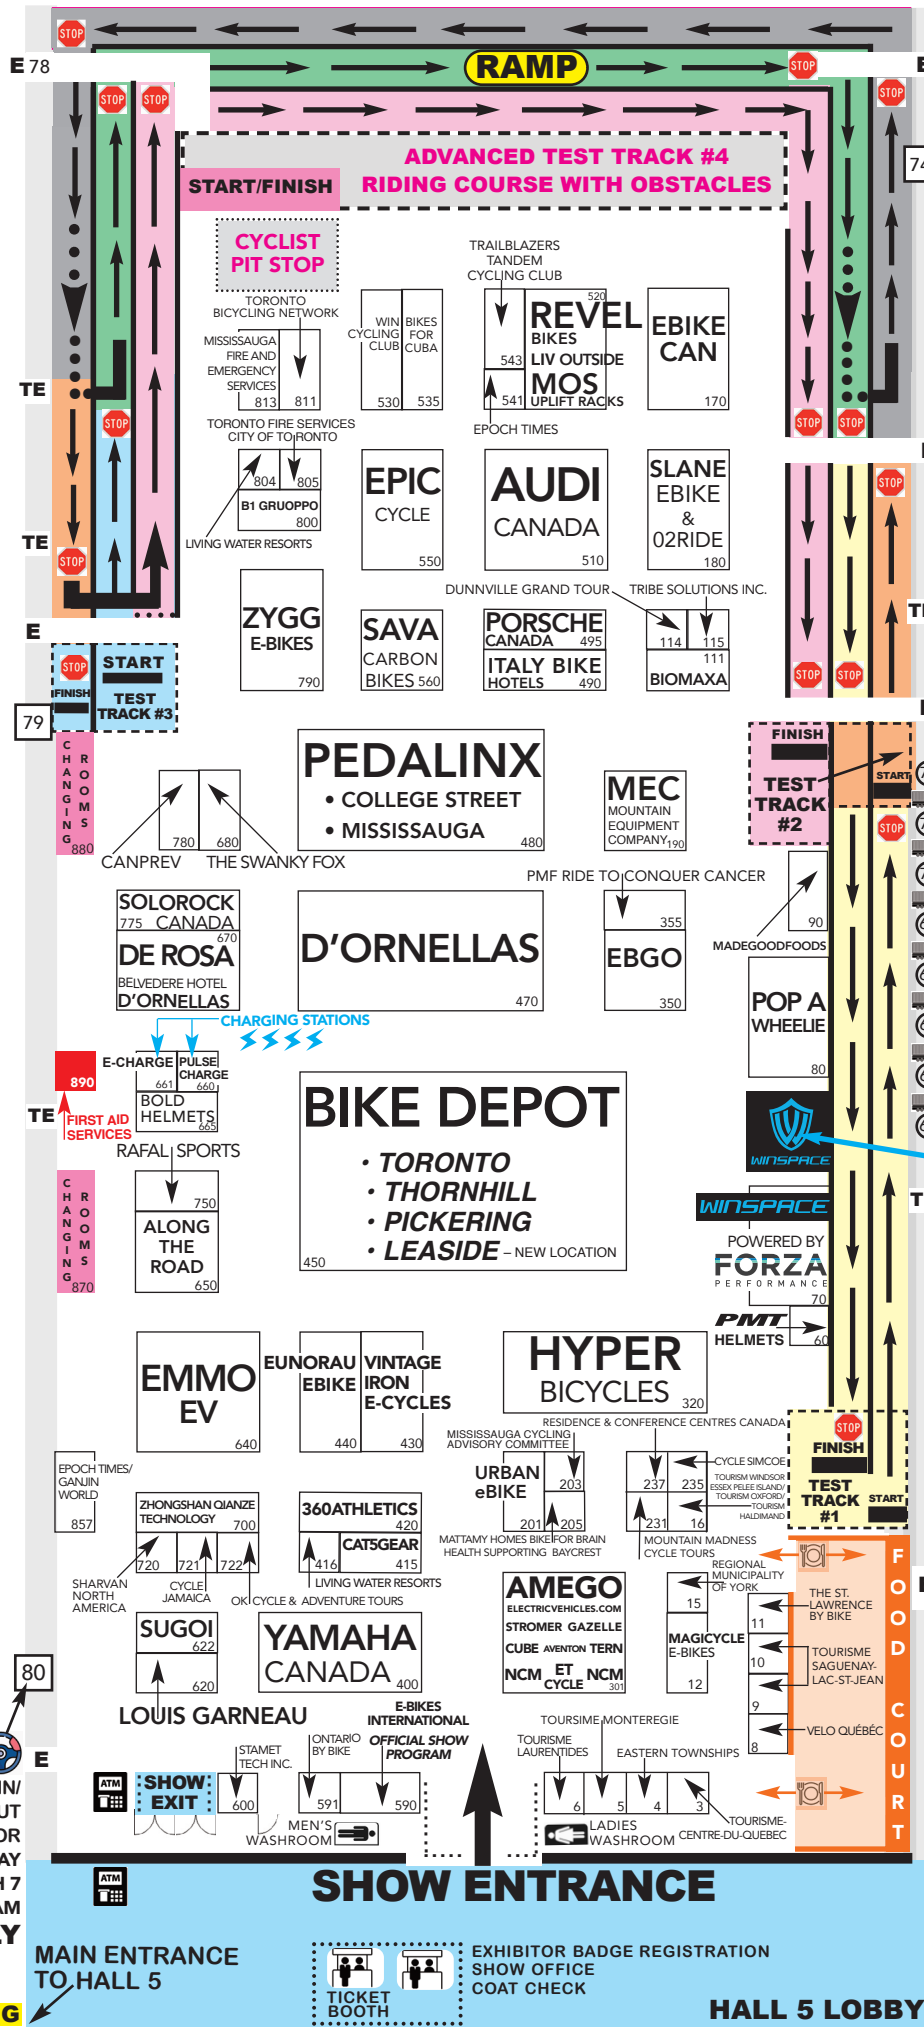

WINSPACE
POWERED BY FORZA PERFORMANCE
OVER 2,690 FEET LONGEST INDOOR TEST TRACK

PMT HELMETS
OFFICIAL SHOW HELMET SPONSOR

CONTEST BOOTH #75
Fill out a ballot to Win a Custom Bike
WINSPACE Agile
W/ HYPER LUN WHEELS & SHIMANO 105 Di2 GROUPSET
POWERED BY FORZA PERFORMANCE
Value (HST Included) **$9,605**

FREE OUTDOOR BICYCLE PARKING

Updated March 6, 2024 2 pm