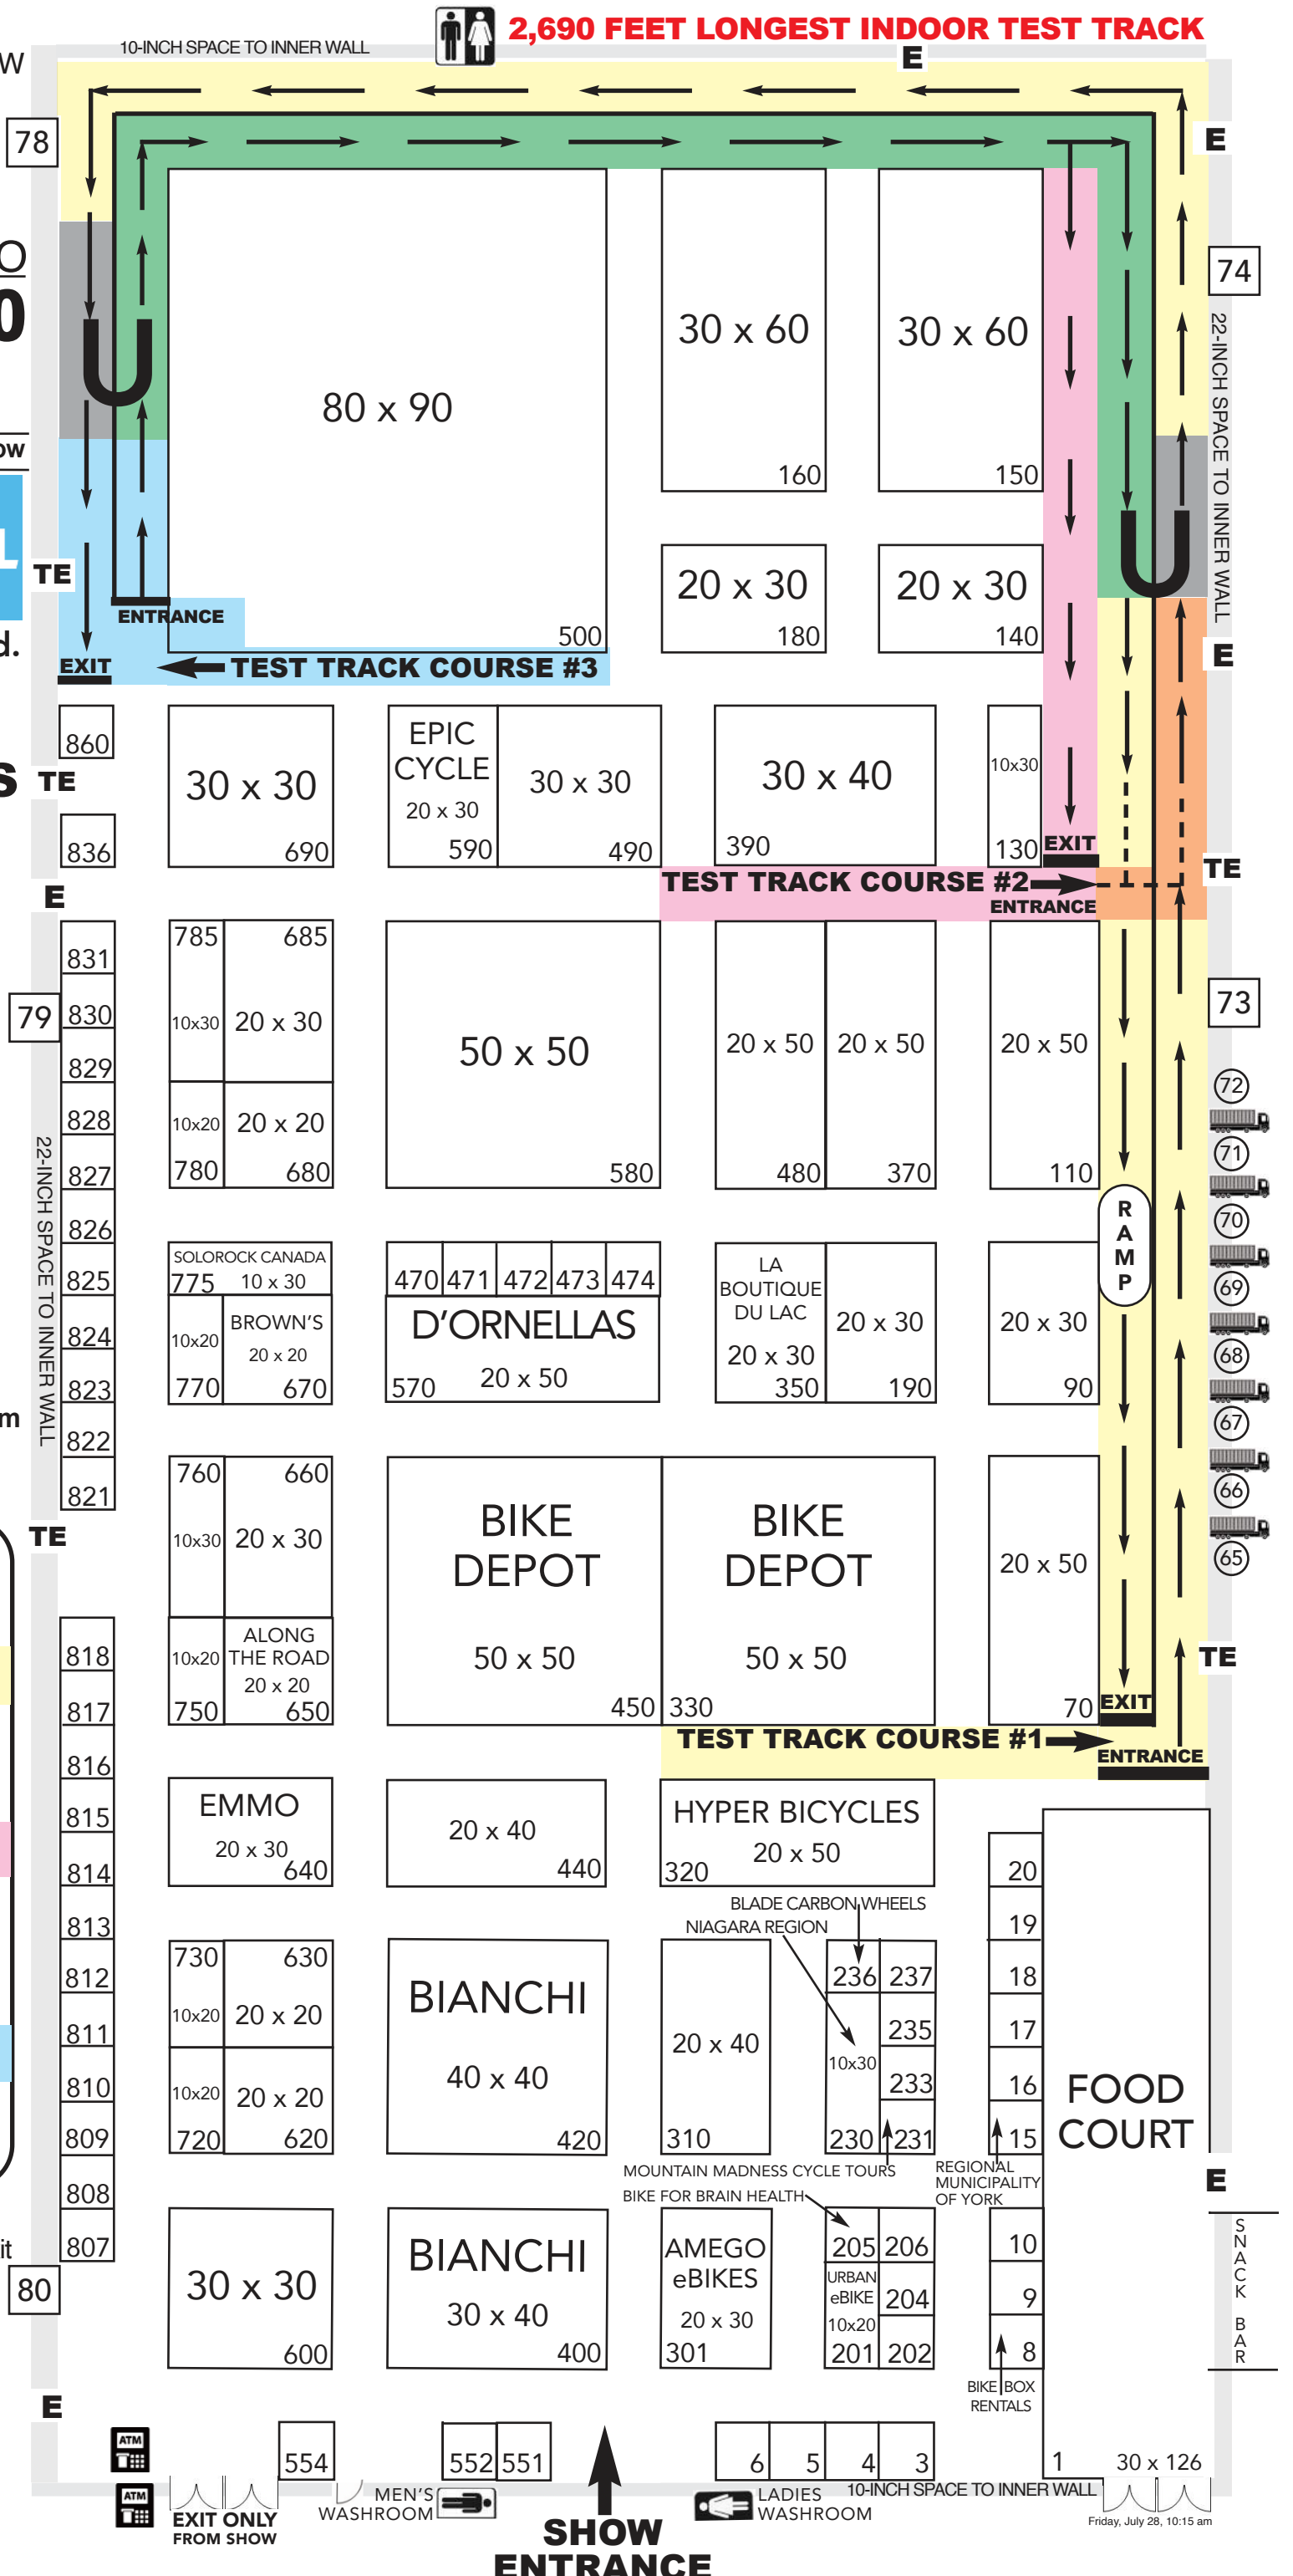

**TORONTO BICYCLE SHOW**  
AND  
**E-BIKE EXPO**  
**March 8-10 2024**

35<sup>th</sup> Anniversary Consumer Show

**THE INTERNATIONAL CENTRE**

Hall 5, 6900 Airport Rd.  
Mississauga, Ontario  
L4V 1E8 Canada

**SHOW HOURS**

Friday, March 8  
11 am – 8 pm

Saturday, March 9  
10 am – 6 pm

Sunday, March 10  
10 am – 5 pm

**FREE PARKING**

www.bicycleshowtoronto.com  
E-Mail: josie@telsec.net  
Contact: 416.363.1292

**TEST TRACK**

Track length is 2,690 feet with ramps and obstacles!

**COURSE # 1**

OVERLAP AREAS

**COURSE # 2**

OVERLAP AREAS

**COURSE # 3**

OVERLAP AREAS

**E** = Emergency Exit  
**TE** = Temporary Emergency Exit  
 = Loading Docks

**SHOW ENTRANCE**

Friday, July 28, 10:15 am